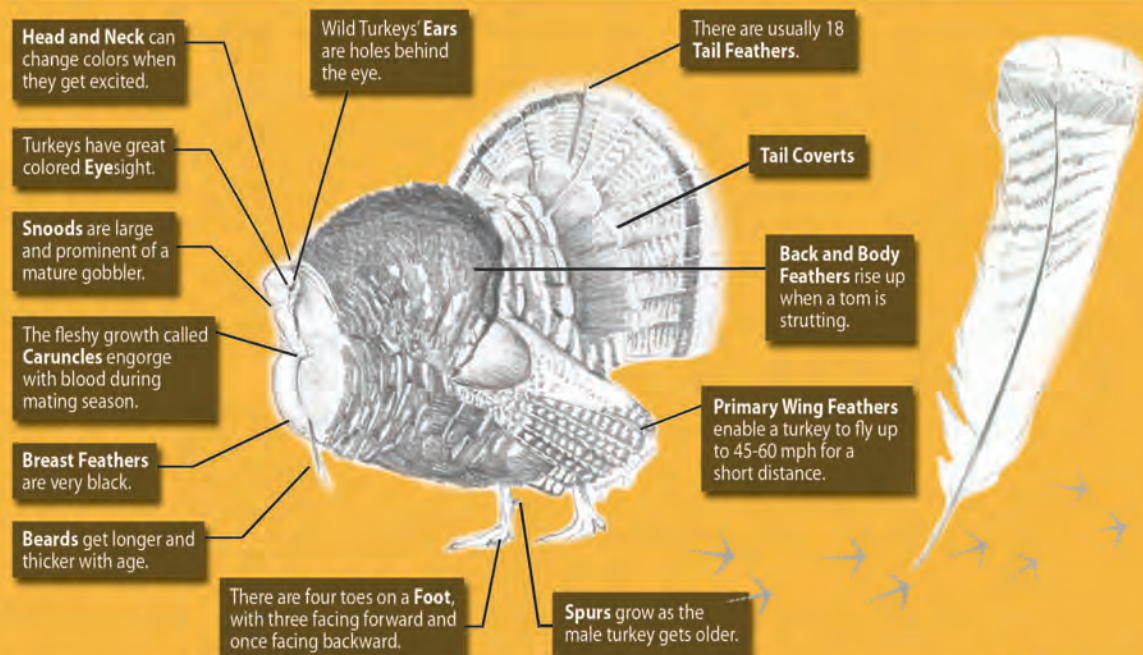

KID'S KORNER

TURKEY ACTIVITY SHEET

Wild Turkey Vocabulary

- Juvenile male turkeys are called _____ while juvenile female turkeys are called _____.
- The adult male turkey is called a _____.
- The adult female turkey is called a _____.
- Baby turkeys are called _____ and are tan and brown.
- The long, red, fleshy area that grows from the forehead over the bill is called a _____.
- The fleshy growth under a turkey's throat is called a _____.
- _____ are red-pink fleshy growths on the head and upper neck of the turkey.
- Wild Turkeys are related to _____.
- Approximately _____ million pounds of turkey were consumed in the United States during Thanksgiving in 2001.
- The heaviest turkey ever raised was _____ pounds.
- Wild Turkeys lived almost _____ million years ago.
- Wild Turkeys will have _____ feathers at maturity.

Word List

- Poults
- Tom or Gobbler
- 86
- Caruncles
- Wattle
- Snood
- Jennys
- Jakes
- 3,500
- Pheasants
- 690
- Hen
- 10

Turkey drawing by Mary Alston

Key: 1. Jakes and Jennys 2. Tom or Gobbler 3. Hen 4. Poults 5. Snood 6. Wattle 7. Caruncles 8. Pheasants 9. 690 10. 86 11. 10 12. 3,500